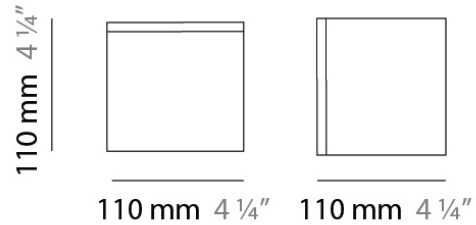

KUBIK SURFACE

D83002

PROJECT _____

TYPE _____

NOTES _____

QUANTITY _____

DATE _____

GENERAL

Series: Kubik
Brand: Panzeri
Division: Design
Mounting Type: Surface
Mounting Location: Ceiling
Subcategory: Ambient

PHYSICAL

Shape: Square
Length (mm): 110
Length (in): 4 ⁵/₁₆
Width (mm): 110
Width (in): 4 ⁵/₁₆
Height (mm): 110
Height (in): 4 ⁵/₁₆
Extension (mm): 100
Extension (in): 4 ⁵/₁₆
Light Distribution: Omnidirectional
Weight (kg): 0.69
Weight (lbs): 1.52
Diffuser: Matte White Blown Glass
Fixture Finish: WHI
Fixture Material: Metal

ELECTRICAL

Number of Lamps: 1
Lamp Type: LED Retrofit
Lamp Shape: T4
Bulb Included: Bulb Not Included
Total Output Wattage (W): 3
Max. Wattage Per Lamp (W): 3
Lamp Base: G9
Input Voltage (V): 120

LED

Nominal Lumen (lm): 650

OPTICAL

RATINGS AND CERTIFICATIONS

Certified By: CSA Certified to UL and CSA Standards
IP rating: IP40