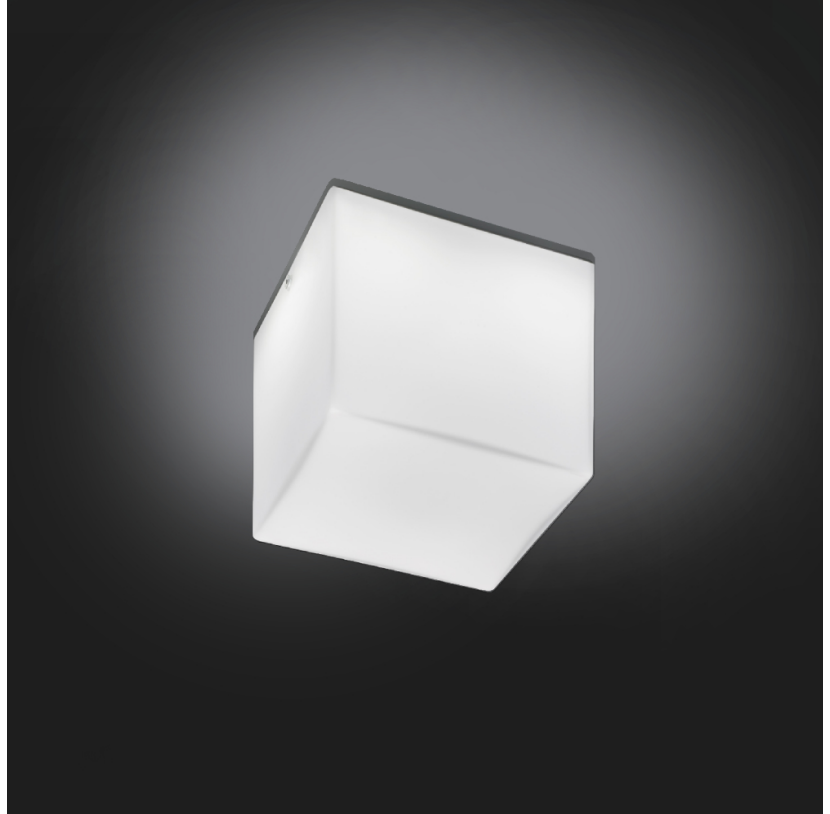

KUBIK SURFACE

D83002

PROJECT _____

TYPE _____

NOTES _____

QUANTITY _____

DATE _____

GENERAL

Series: Kubik
Brand: Panzeri
Division: Design
Mounting Type: Surface
Mounting Location: Ceiling
Subcategory: Ambient

PHYSICAL

Shape: Square
Length (mm): 110
Length (in): 4 ⁵/₁₆
Width (mm): 110
Width (in): 4 ⁵/₁₆
Height (mm): 110
Height (in): 4 ⁵/₁₆
Extension (mm): 100
Extension (in): 4 ⁵/₁₆
Light Distribution: Omnidirectional
Weight (kg): 0.69
Weight (lbs): 1.52
Diffuser: Matte White Blown Glass
Fixture Finish: WHI
Fixture Material: Metal

ELECTRICAL

Number of Lamps: 1
Lamp Type: LED Retrofit
Lamp Shape: T4
Bulb Included: Bulb Not Included
Total Output Wattage (W): 3
Max. Wattage Per Lamp (W): 3
Lamp Base: G9
Input Voltage (V): 120

LED

Nominal Lumen (lm): 650

OPTICAL

RATINGS AND CERTIFICATIONS

Certified By: CSA Certified to UL and CSA Standards
IP rating: IP40