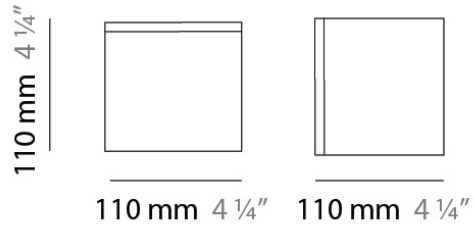

D83279

PROJECT
TYPE
NOTES
QUANTITY
DATE

GENERAL

Series: Kubik
Brand: Panzeri
Division: Design
Mounting Type: Surface
Mounting Location: Ceiling
Subcategory: Ambient

PHYSICAL

Shape: Square
Length (mm): 110
Length (in): 4 5/16
Width (mm): 110
Width (in): 4 5/16
Height (mm): 110
Height (in): 4 5/16
Light Distribution: Omnidirectional
Weight (kg): 0.66
Weight (lbs): 1.45
Diffuser: Matte White Blown Glass
Fixture Finish: WHI
Fixture Material: Metal

ELECTRICAL

Input Wattage Range: 1 - 9 W
Lamp Type: LED
Input Wattage (W): 9.5
Total Output Wattage (W): 9
Dimming: Non-Dimmable
Driver Included: Yes
Driver Location: Integrated
Driver Type: Constant Current - 120Vac
Driver Class: Class 2
Input Voltage (V): 120 - 277
Constant Current (mA): 250
Upon Request: (Not included - see components) Remote: 0-10Vdc dimming / Phase dimming @120Vac only / Non-dimming 1

LED

Color Temperature (°K): 3000
Max. Delivered Lumen (lm): 667
CRI: >80 CRI
Lamp Life (hrs): 60000

OPTICAL

RATINGS AND CERTIFICATIONS

Certified By: CSA Certified to UL and CSA Standards
IP rating: IP40